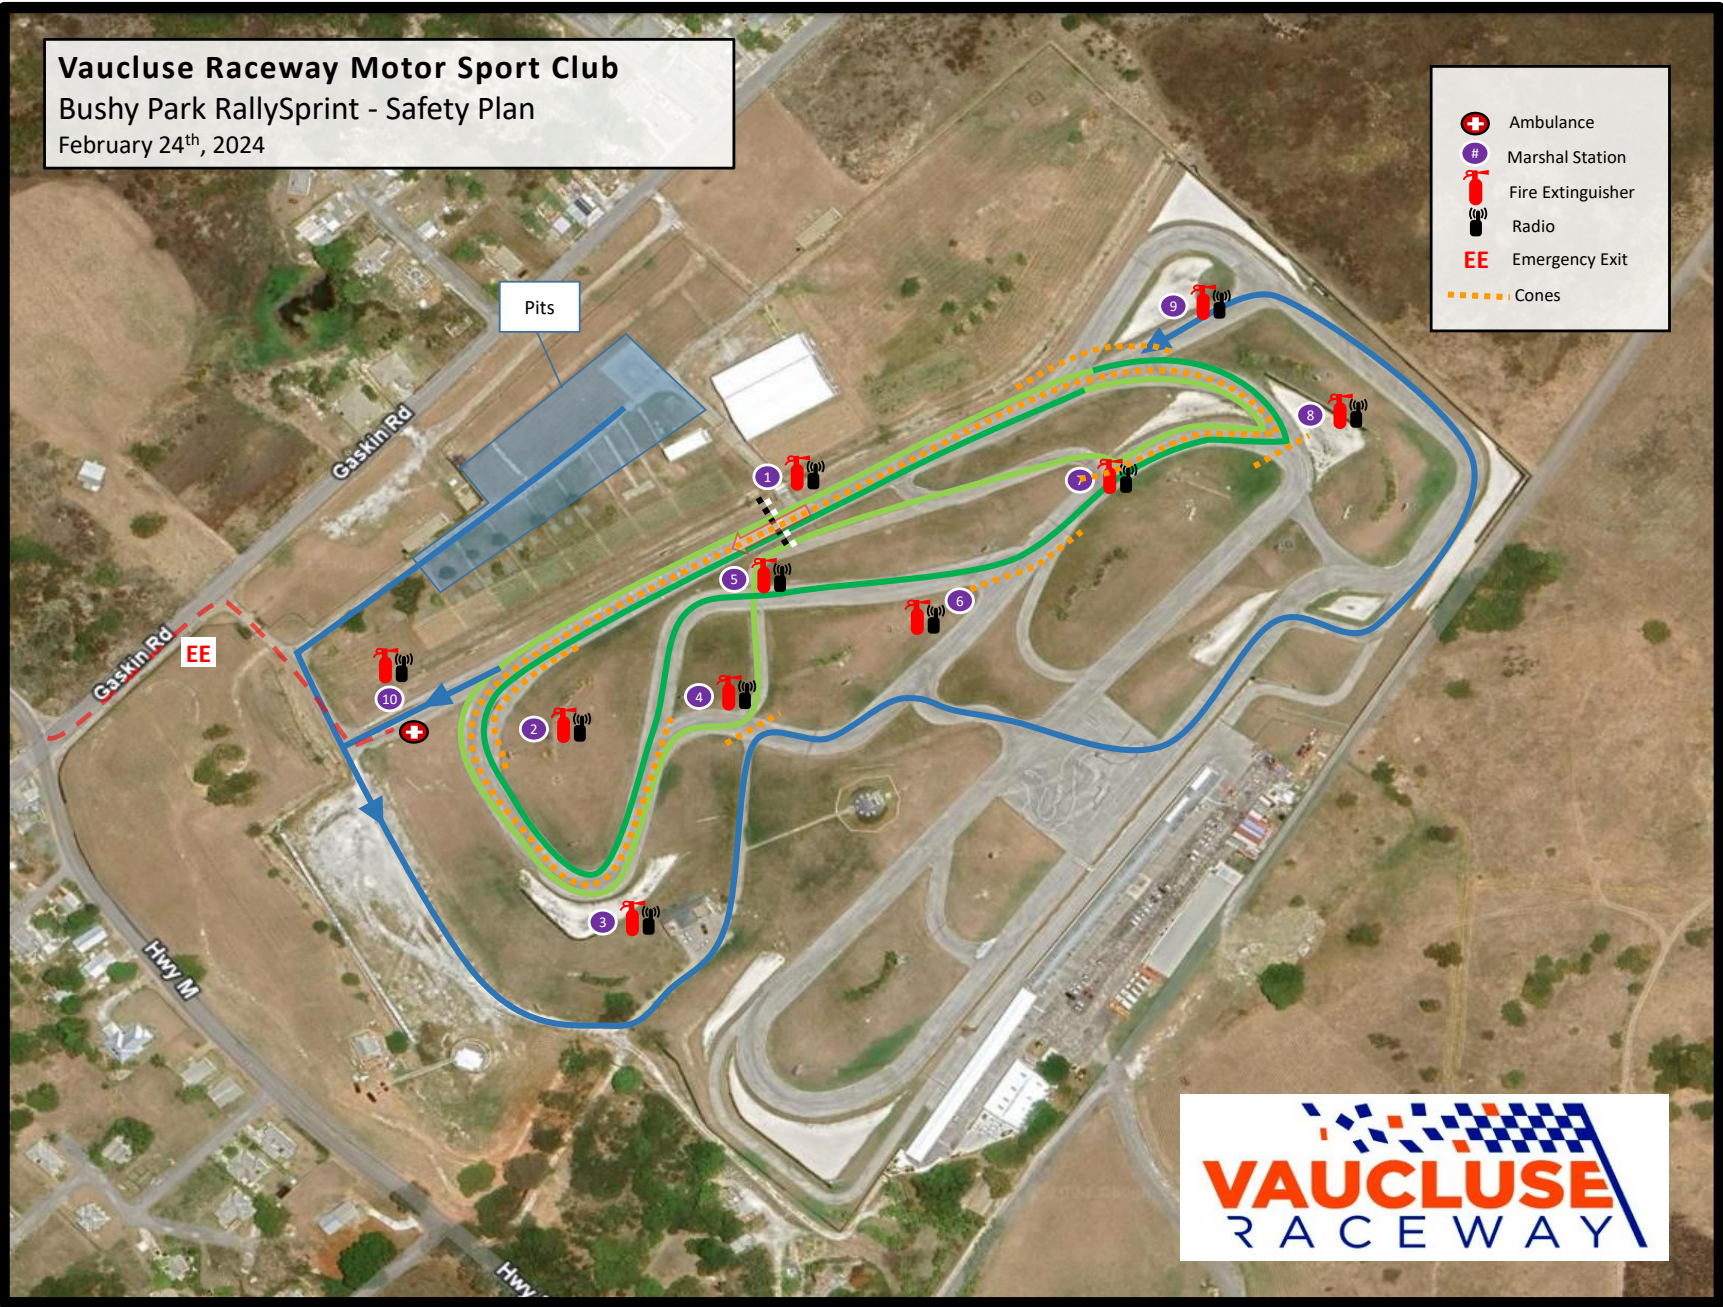

Vaucluse Raceway Motor Sport Club
Bushy Park RallySprint - Safety Plan
February 24th, 2024

-  Ambulance
-  Marshal Station
-  Fire Extinguisher
-  Radio
-  Emergency Exit
-  Cones

Vaucluse Raceway Motor Sport Club
Bushy Park RallyCross - Safety Plan
February 25th, 2024

-  Ambulance
-  Marshal Station
-  Fire Extinguisher
-  Radio
-  Emergency Exit
-  Cones

Vaucluse Raceway Motor Sport Club
Bushy Park Circuit Race - Safety Plan
February 25th, 2024

-  Ambulance
-  Marshal Station
-  Fire Extinguisher
-  Radio
-  Emergency Exit
-  Cones