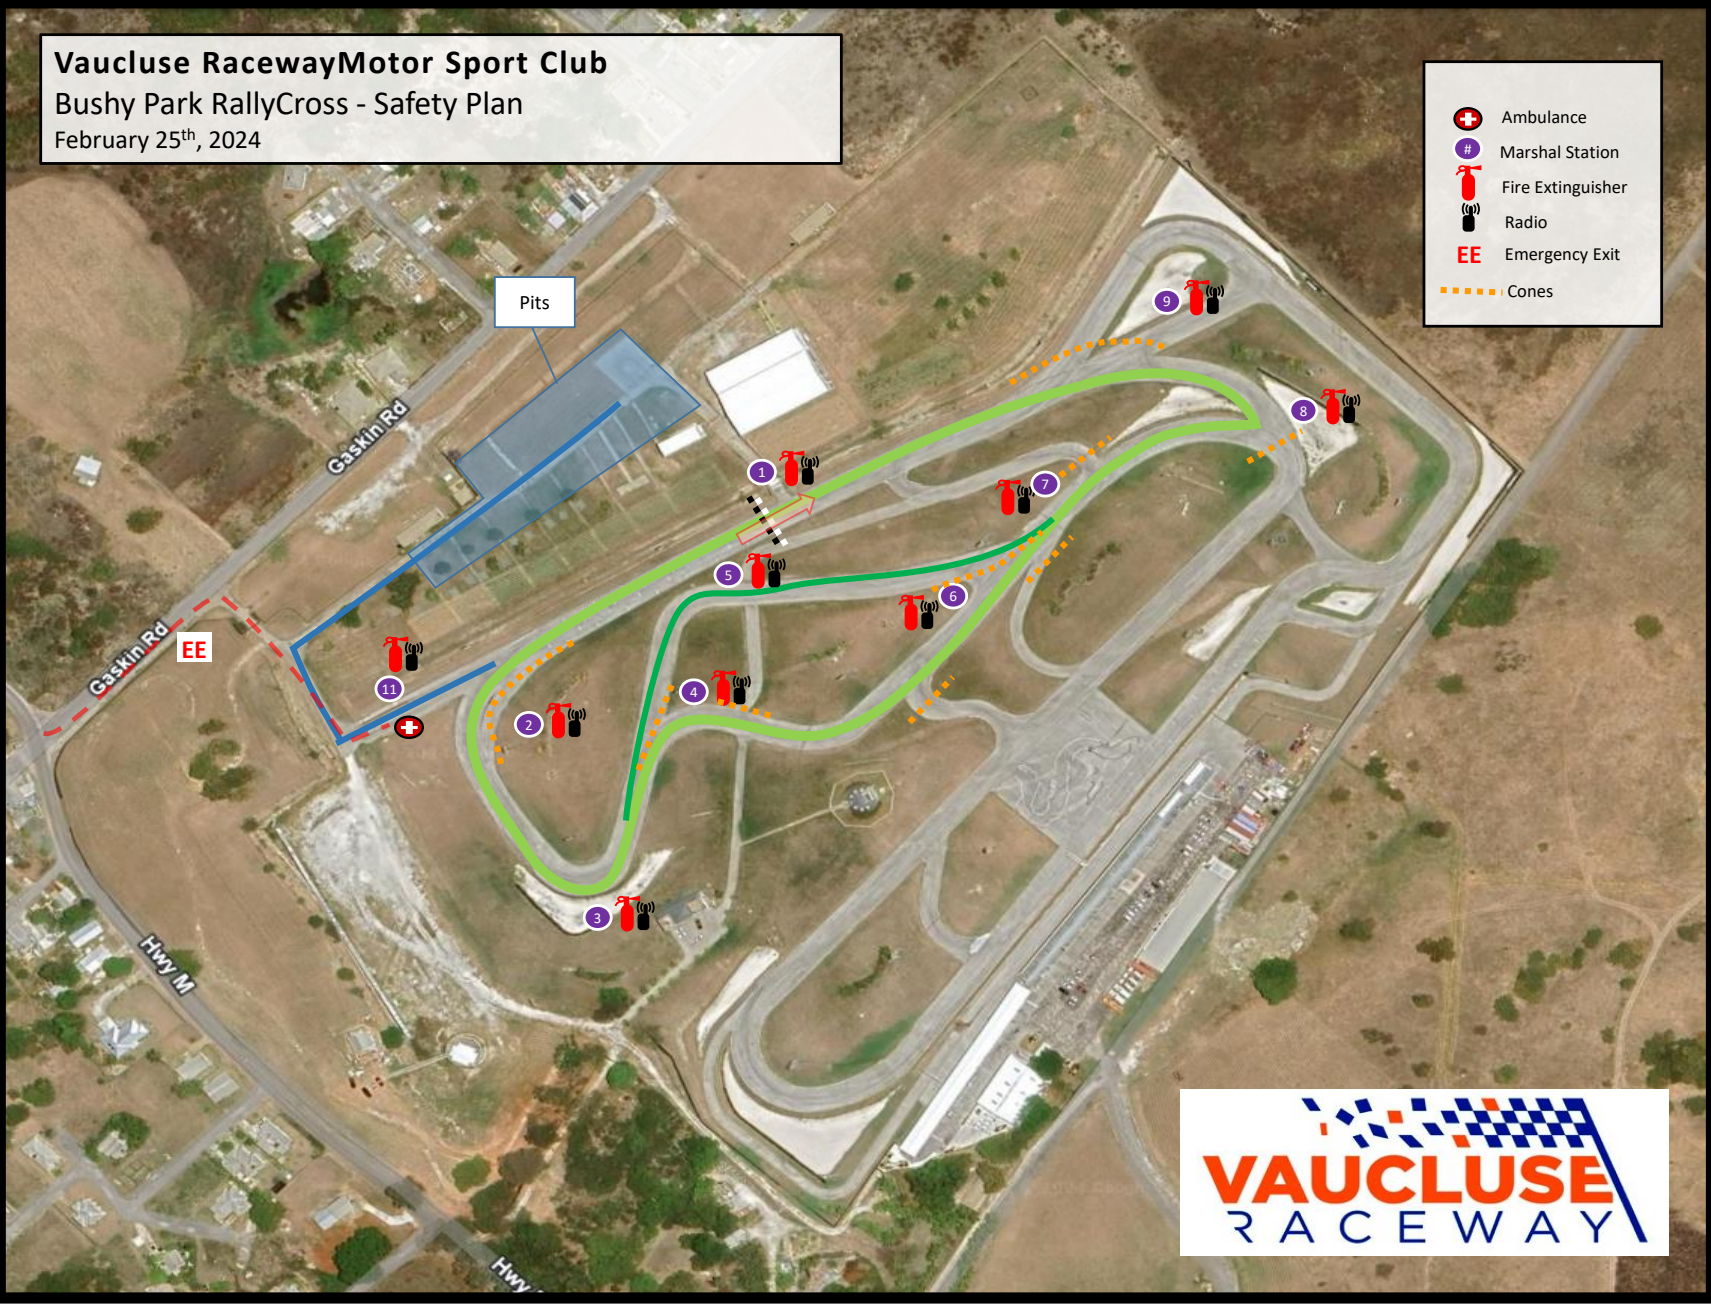

Vaucluse Raceway Motor Sport Club
Bushy Park RallySprint - Safety Plan
February 24th, 2024

-  Ambulance
-  Marshal Station
-  Fire Extinguisher
-  Radio
-  Emergency Exit
-  Cones

Vaucluse Raceway Motor Sport Club
Bushy Park RallyCross - Safety Plan
February 25th, 2024

-  Ambulance
-  Marshal Station
-  Fire Extinguisher
-  Radio
-  Emergency Exit
-  Cones

Vaucluse Raceway Motor Sport Club
Bushy Park Circuit Race - Safety Plan
February 25th, 2024

-  Ambulance
-  Marshal Station
-  Fire Extinguisher
-  Radio
-  Emergency Exit
-  Cones